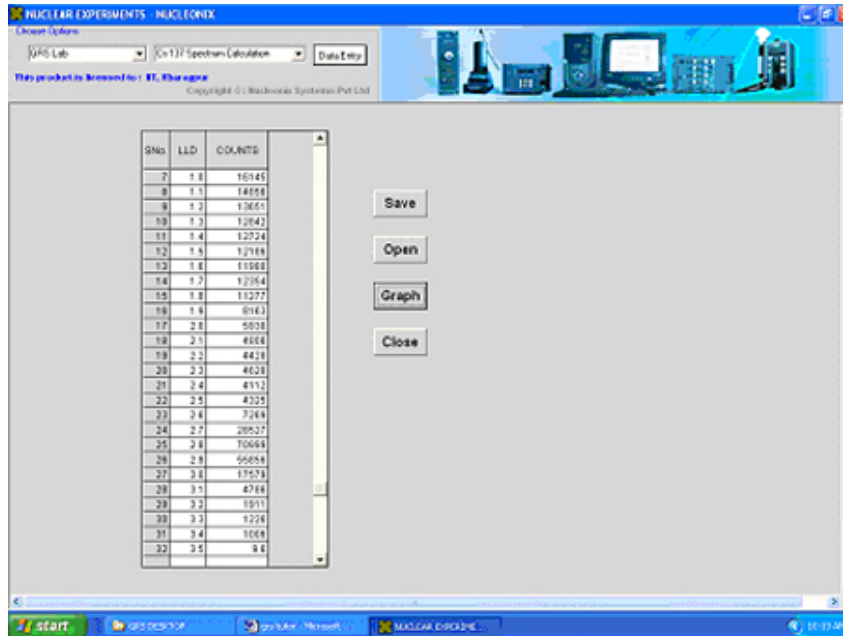

After going through the theory , Data Entry can be done using the below screen .

The screen below shows graph for the entered values.